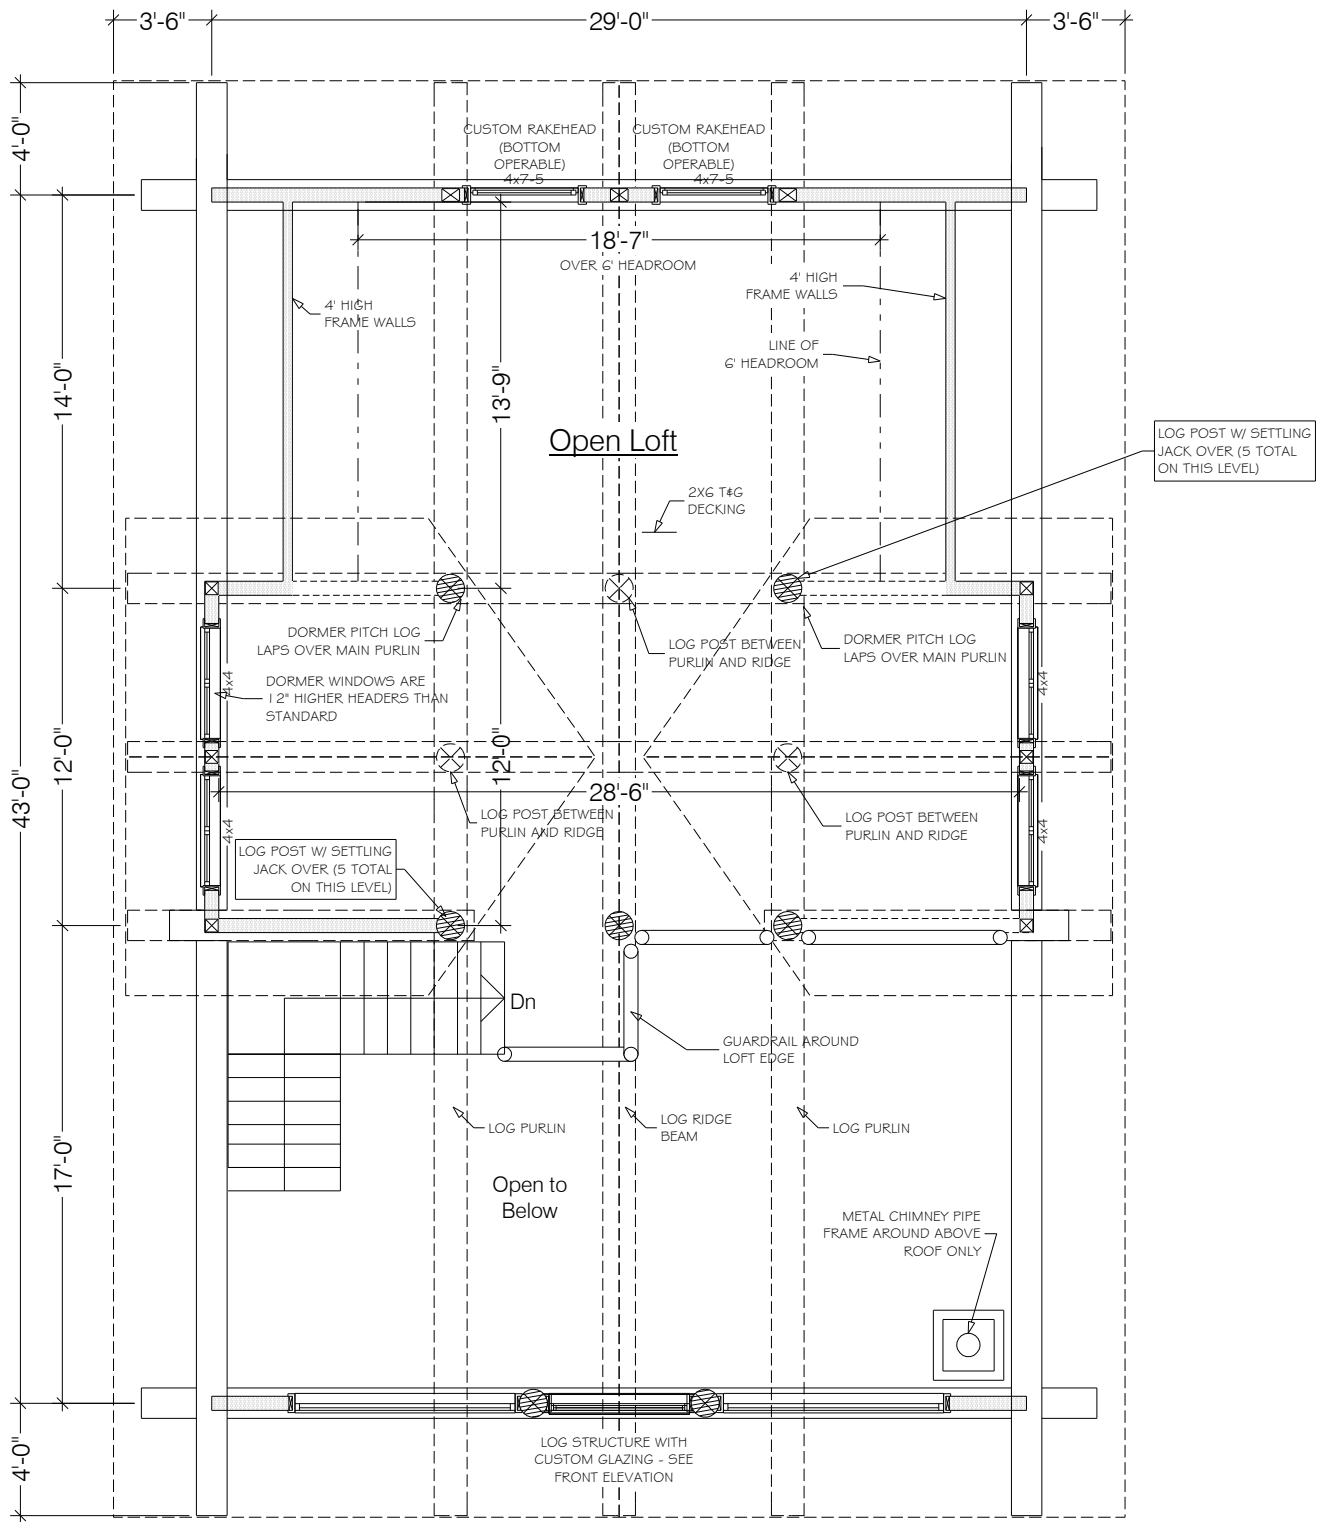

Front Elevation

Prelim 2 - May 30

Left Elevation

Prelim 2 - May 30

Main Floor Plan

Prelim 2- May 30

1295 Sq. Ft.

STEPS TO SUIT GRADE

Loft Floor Plan

Prelim 2- May 30

686 Sq. Ft. over 6' headroom