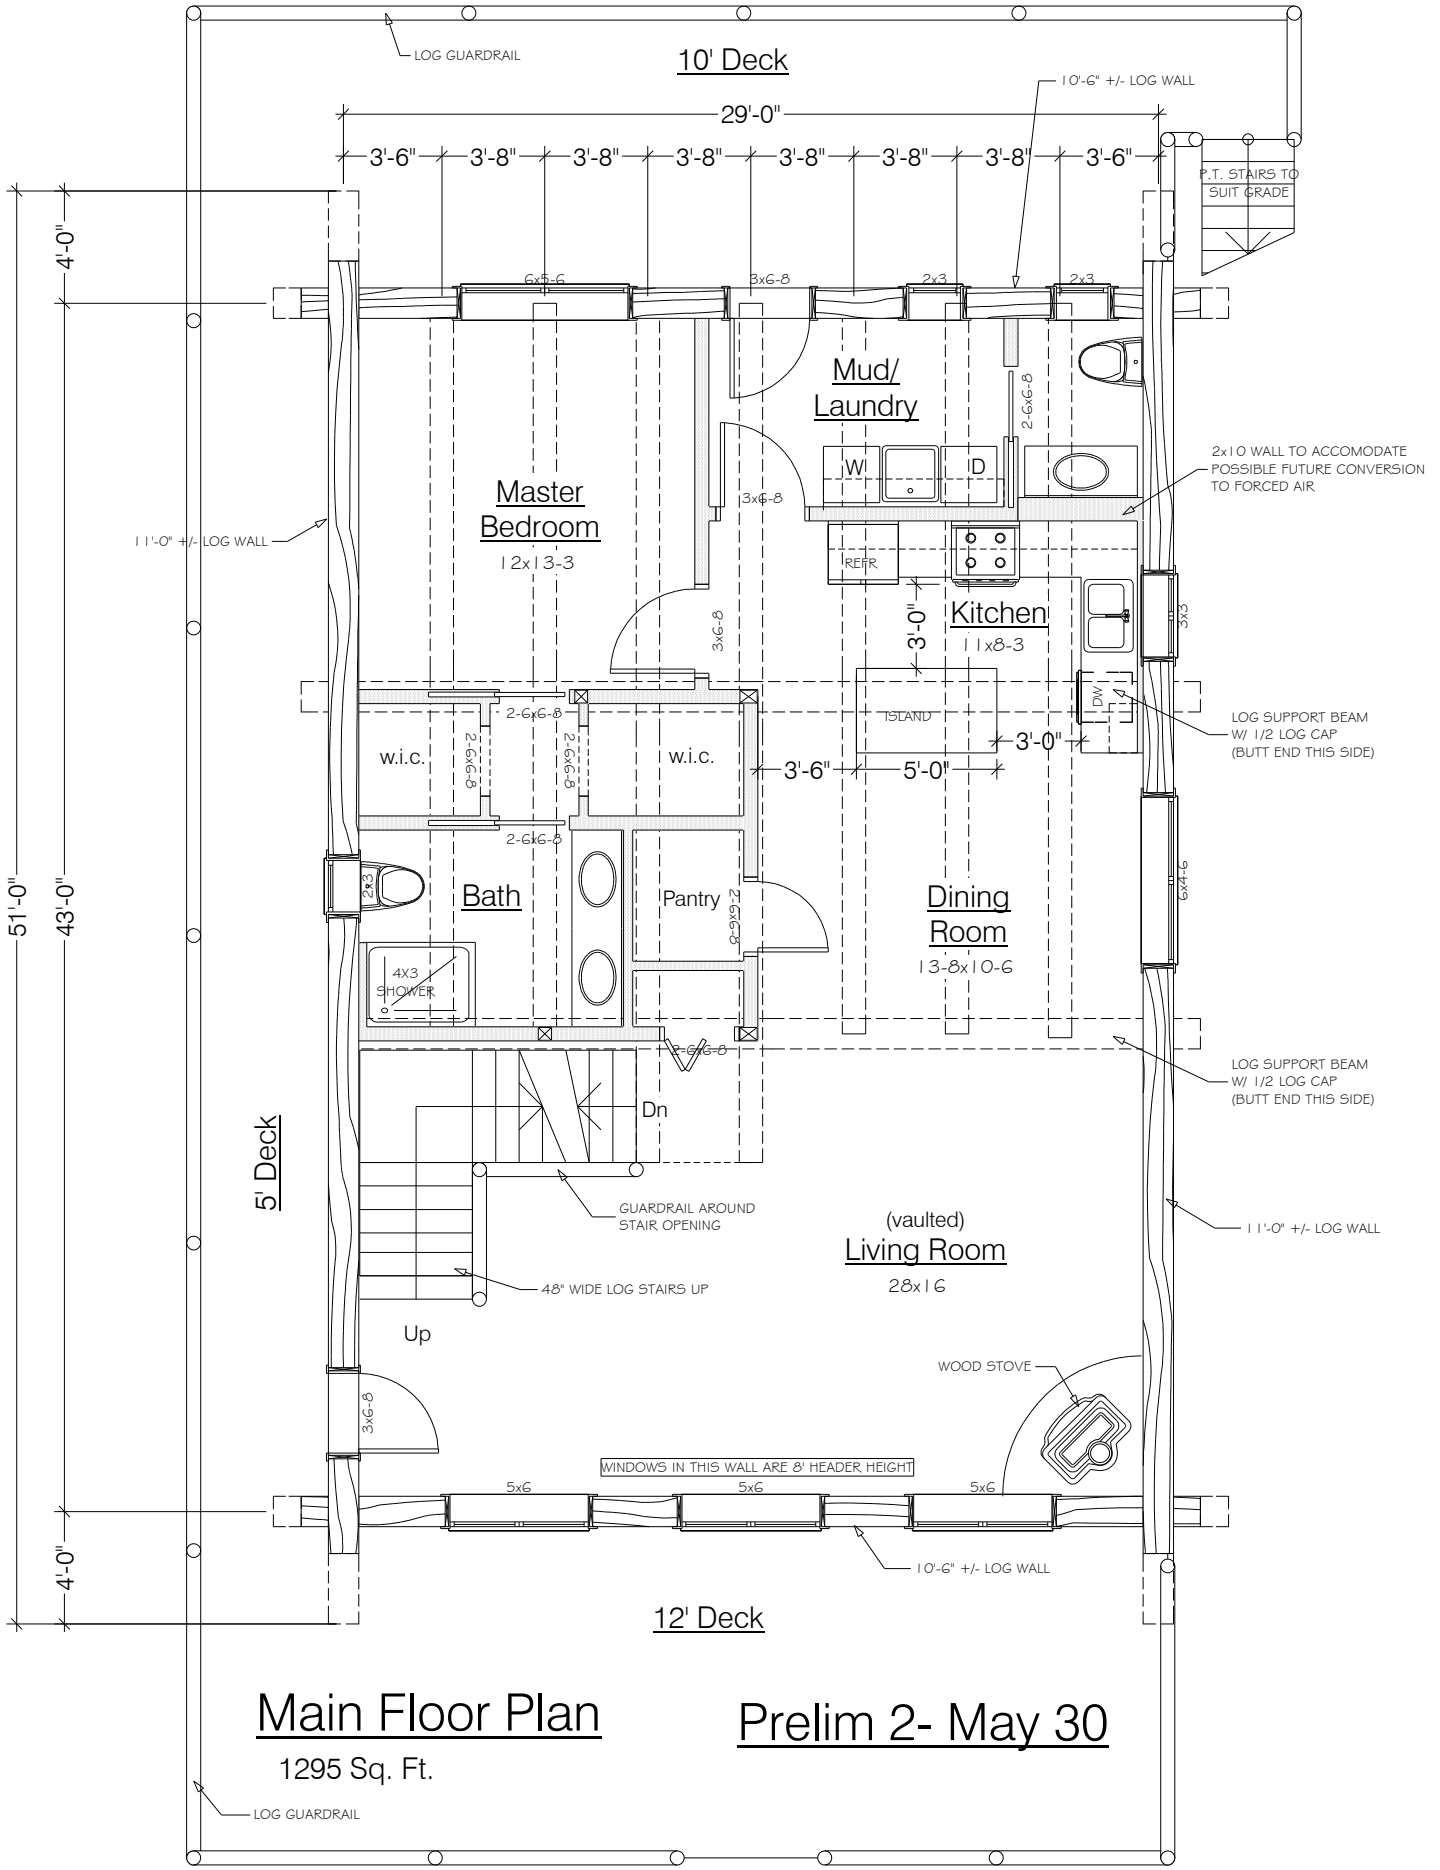

Front Elevation

Prelim 2 - May 30

Left Elevation

Prelim 2 - May 30

Main Floor Plan

Prelim 2- May 30

1295 Sq. Ft.

STEPS TO SUIT GRADE

Loft Floor Plan

Prelim 2- May 30

686 Sq. Ft. over 6' headroom